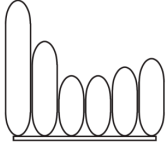

# Additional System Armchair

Tacchini

(1967) 2024

Joe Colombo

AGGIORNATO IL/SHEET UPDATED ON  
18/06/2026

DIMENSIONI

DIMENSIONS

Poltrona

Armchair

0ADSPL090

75 cm  
29,52 in

75 cm  
29,52 in

90 cm  
35,43 in

90 cm  
35,43 in

MT TESSUTO

5,50