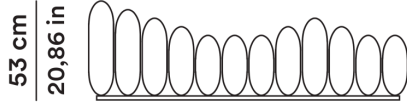

Fabric

Additional System Daybed

Tacchini

(1967) 2024

Joe Colombo

AGGIORNATO IL/SHEET UPDATED ON
09/06/2026

DIMENSIONI

DIMENSIONS

Daybed

Daybed

0ADSDB180

180 cm
70,86 in

MT TESSUTO

9,90

MQ PELLE

Su richiesta