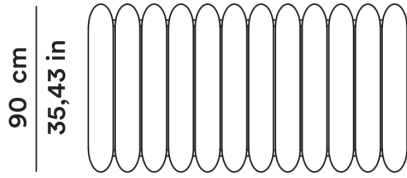

Fabric

Additional System Daybed

Tacchini

(1967) 2024

Joe Colombo

AGGIORNATO IL/SHEET UPDATED ON
09/06/2026

DIMENSIONI

DIMENSIONS

Daybed

Daybed

0ADSDB180

180 cm
70,86 in

MT TESSUTO

9,90

MQ PELLE

Su richiesta