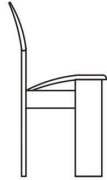

FINAL COVER

Fabric or Leather

Tobia Scarpa

AGGIORNATO IL/SHEET UPDATED ON
15/04/2026

DIMENSIONI

DIMENSIONS

Sedia

Sedia

OAFRSD01

79 cm
31,10 in

46 cm
18,11 in

44 cm
17,32 in

57 cm
22,44 in

MATERIALI

MATERIALS

Versione in noce