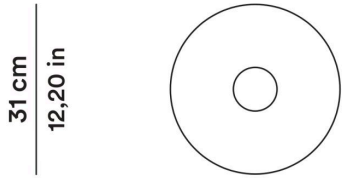

2025

NUOVA Group

AGGIORNATO IL/SHEET UPDATED ON
14/04/2026

DIMENSIONI

DIMENSIONS

Lampada a muro

Wall Light

OAND01

MATERIALI

MATERIALS

Struttura verniciata:

Painted structure

ACCIAIO
CROMO
LUCIDO