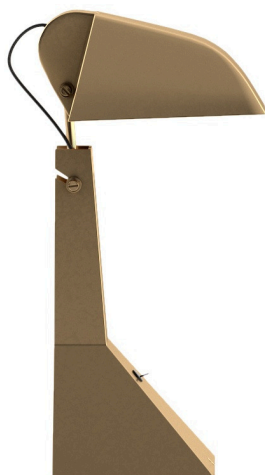

E63

Tacchini

(1963) 2017

Umberto Riva

AGGIORNATO IL/SHEET UPDATED ON
14/05/2026

IT

EN

DESCRIZIONE

DESCRIPTION

FINITURA

Acciaio INOX verniciato o cromato

FINISH

Tinted or chromed stainless steel

SORGENTE LUMINOSA

Lampadina trasparente E14 LED 5w 2700k inclusa

LIGHT SOURCE

LED transparent bulb E14 2700K 5W included

SPINA

Schuko

PLUG

Schuko