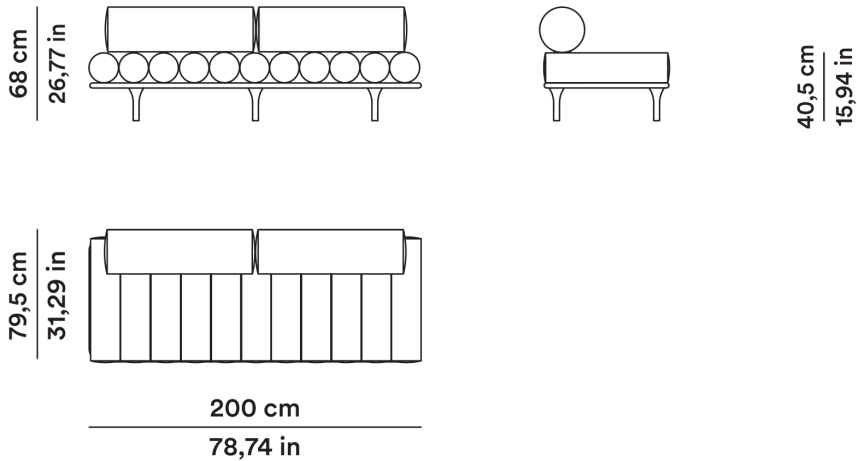

2020

Studiopepe

AGGIORNATO IL/SHEET UPDATED ON
12/06/2026

Daybed 200 cm con schienali lineari

Daybed 200 cm with linear backrests

D - OFTNDB20003

MT TESSUTO

9,50

MQ PELLE

19,00

FABRIC METERS

9,50

SQ. M LEATHER

19,00