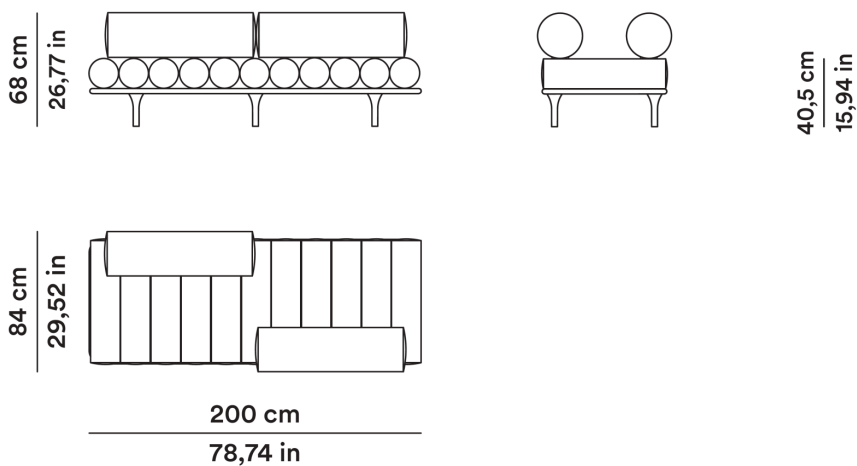

Daybed 200 cm con schienali vis-à-vis

Daybed 200 cm with vis-à-vis backrests

E - OFTNDB20003

MT TESSUTO

9,50

MQ PELLE

19,00

FABRIC METERS

9,50

SQ. M LEATHER

19,00