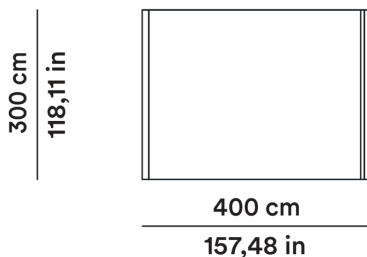

NOTES

The production of this item has to be considered as artisanal, such that uniformity between the different products cannot be guaranteed.

DIMENSIONI

DIMENSIONS

Tappeto

Rug

OKSHTP300X400

COLORI