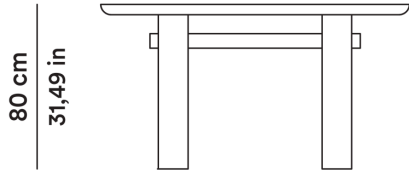

2023

Studiopepe

AGGIORNATO IL/SHEET UPDATED ON
14/04/2026

DIMENSIONI

DIMENSIONS

Consolle

Console

OTRLN150

MATERIALI

MATERIALS

Finiture:

Finishes:

T171

T172

T173

T175

T201

T202