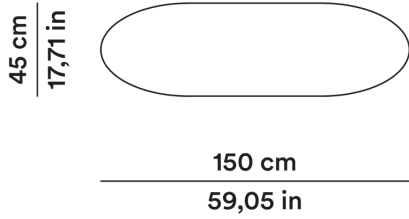

2023

Studiopepe

AGGIORNATO IL/SHEET UPDATED ON
14/04/2026

DIMENSIONI

DIMENSIONS

Consolle

Console

OTRLN150

MATERIALI

MATERIALS

Finiture:

Finishes:

T171

T172

T173

T175

T201

T202