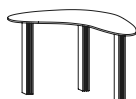

Developed by Tacchini in Italy

Dimensions (cm)
1953
Cod. 1ARP118

Colombo
Cod. 1COL133

Ø 45 H 43

W 40 D 40 H 43

Top and base

T161
Matt Fior di Pesco

Lorenzo Bini